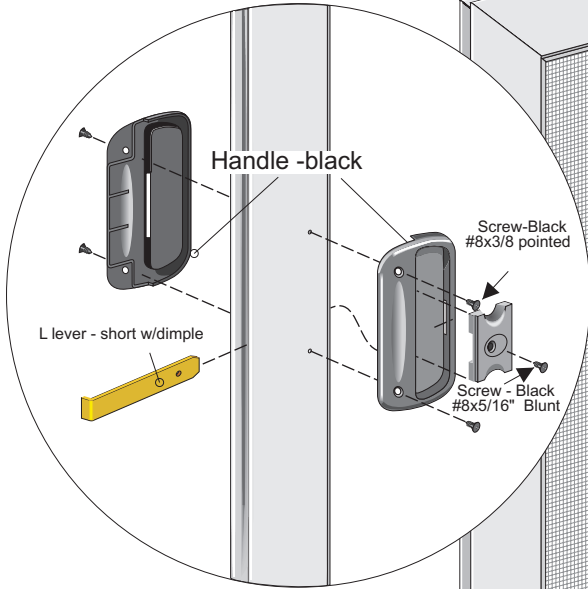

Aluminite

600 series door screen

Top Guide V-Top →

#6 x 1/2" zinc-Pan head-Phillips-Tek

J Strike

Bugseal
600-312
600-937

600 Series Frame