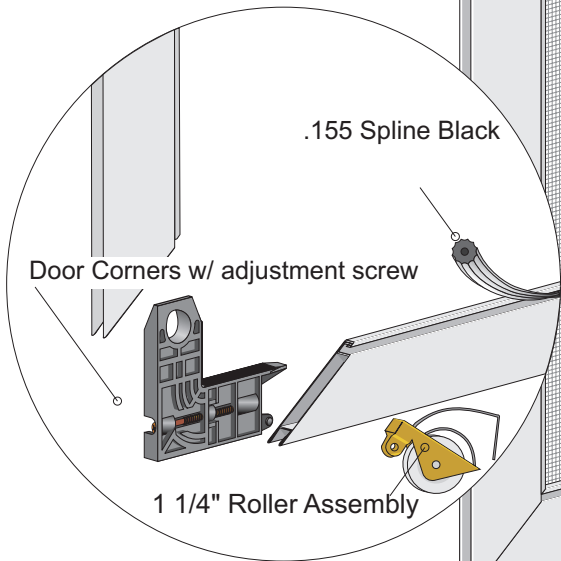

Aluminite

600 series door screen

Top Guide V-Top →

#6 x 1/2" zinc-Pan head-Phillips-Tek

J Strike

Bugseal
600-312
600-937

600 Series Frame