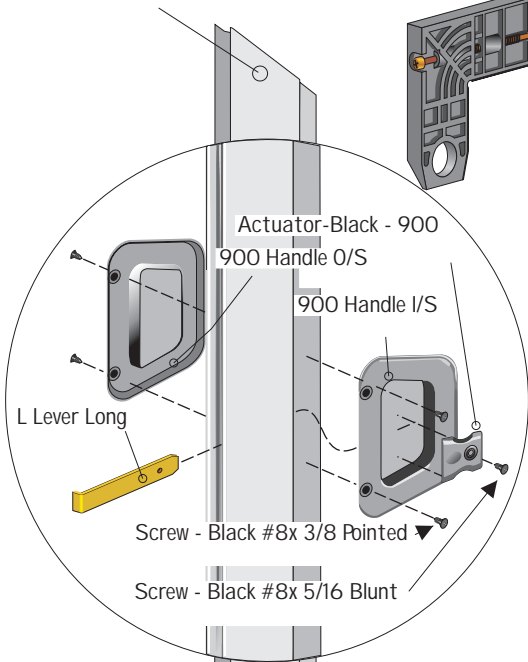

Aluminite

900 series door screen

900 Series

Black top guide

Door Corner w/ adj. screw

.145 Screen spline

Wool Pile

1 1/4" Roller Assembly