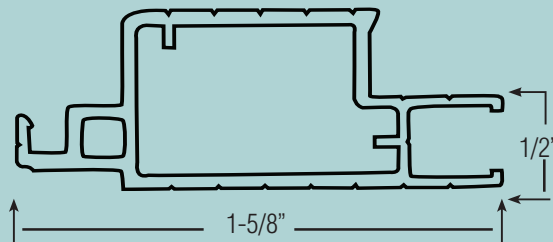

Standard Finishes...

- White Vinyl